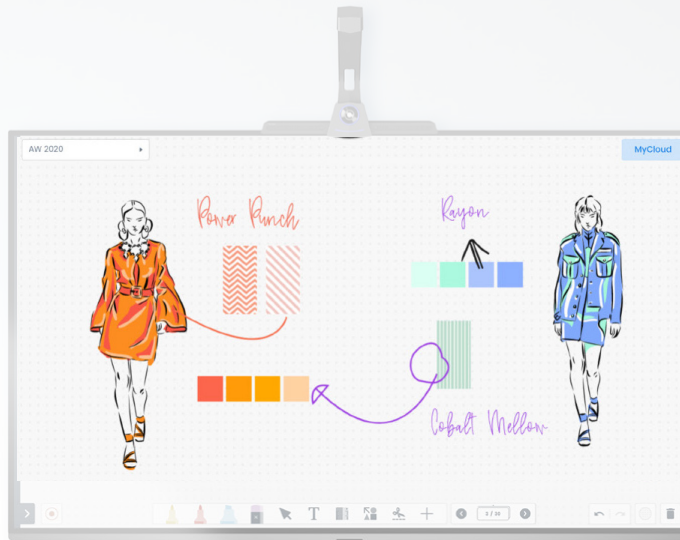

# Thinker Connect

Turn any display into a collaborative touch-interactive whiteboard.

An easy mount setup clips onto a wide range of screen sizes, working with the sleek ergonomic stylus to convert them into an interactive whiteboard with intelligent video conferencing.

## Bringing the world of business to you

Add text, images and videos directly from the built-in search engine.

Multi-user collaboration with up to 255 multi-touch points.

Smart tools give an array of writing options and convert handwritten notes into digital text.

Unlimited pages on a digital canvas.

Fully compatible with third-party applications on Mac and PC.

## Video Conferencing

Wide angle camera so everyone can be seen clearly.

Intelligent microphone that focuses directly on the speaker.

Highly compatible with all the major collaboration tools.

StarLeaf

Microsoft Teams