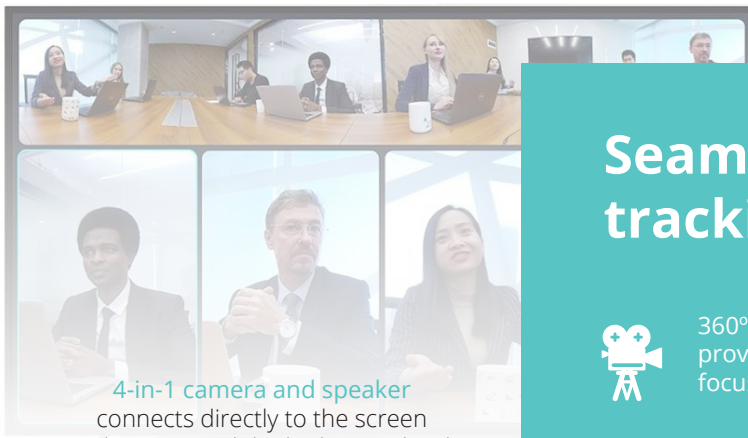

AI-based video conferencing with a 360°-degree lens, omni-directional audio, Hi-Fi speaker, and built-in android system.

4-in-1 camera and speaker connects directly to the screen with HDMI, and the built-in android operating system connects to all major conferencing apps.

Awards

Seamless speaker tracking

- 

360° camera and AI algorithms provide intelligent tracking and auto-focus on the person speaking.
- 

8 microphones capture omni-directional sound over a 5.5 m radius, minimising ambient noise.
- 