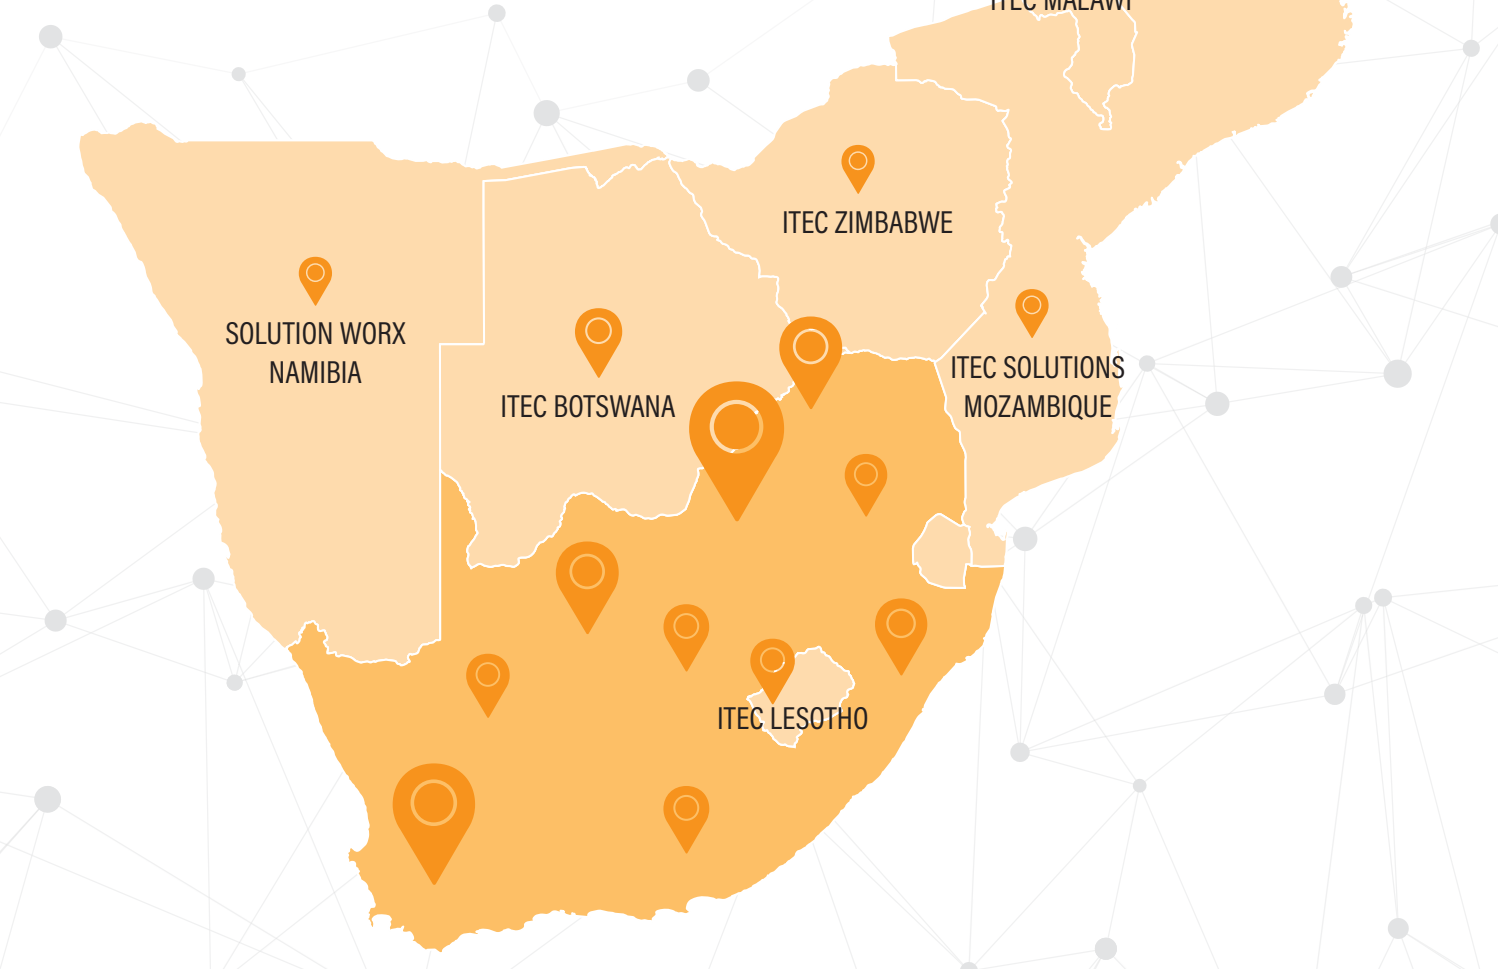

BUSINESS PARTNERS

GAUTENG

-  ITEC BUSINESS SYSTEMS
-  ITEC CENTRAL
-  ITEC CONVERGE
-  ITEC INTEGRATE
-  ITEC ADVANCE
-  ITEC EVOLVE
-  ITEC NORTH
-  ITEC SIMUNYE
-  ITEC TIYENDE
-  ITEC EDGE
-  ITEC ENGAGE
-  ITEC TECHNOLOGY SOLUTIONS

WESTERN CAPE

-  ITEC CAPE TOWN
-  ITEC WELKOM - GEORGE OFFICE

EASTERN CAPE

-  ITEC NELSON MANDELA BAY
-  ITEC EAST CAPE
-  ITEC WILD COAST

MPUMALANGA

-  ITEC ILANGA
-  ITEC MPUMALANGA (WITBANK)
-  ITEC MPUMALANGA (NELSPRUIT)

NORTHERN CAPE

-  ITEC NORTHERN CAPE
-  ITEC UPINGTON

FREE STATE

-  ITEC FREE STATE
-  ITEC WELKOM

KWAZULU-NATAL

-  ITEC KZN
-  ITEC PIETERMARITZBURG
-  ITEC NEWCASTLE
-  ITEC MIDLANDS

NORTHWEST

-  ITEC SIMUNYE

LIMPOPO

-  ITEC MESO
-  ITEC TECHNOLOGY SOLUTIONS