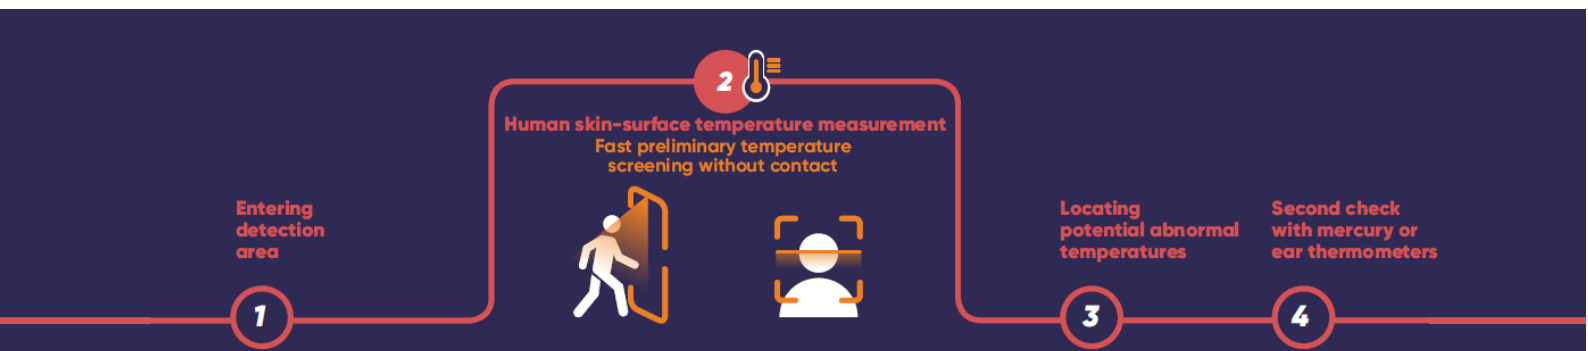

WORKFLOW

COMPARISON

TP31

TP21

Wi-Fi	No	Yes
Lens	Single Lens	Built in Thermal Lens & Optical Lens
Screen Size & Resolution	Smaller Screen & Lower Resolution	Bigger Screen & Higher Resolution
Zooming	Doesn't Support Zooming	Support Digital Zooming x1/x2/x4
Audio Alarm	Doesn't Support Audio Alarm	Support Audio Alarm